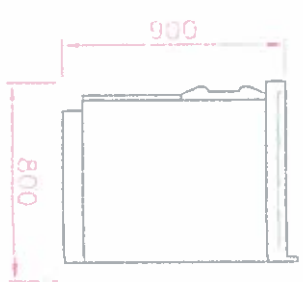

Allegra 500

Code	Description	Voltage	Power (kW)	Power (kW)	Power (kW)
LG40	2-ring Gas Hob (Lieg. 703 X ²)			11.00	
LG40	Gas griddle 400x650 Modular 310 310			5.50	
LG70	Gas griddle 700x650 Modular 316 311			11.00	
		1016		27.50	

Copyright reserved in accordance with the law
 Drawing is not to scale and can be subject to change

Customer: **Amproj**
 Drawing no: **1508-41040-3B**
 Salesman: **SHP**
 Date: **SHP**
 Drawn by: **SHP**